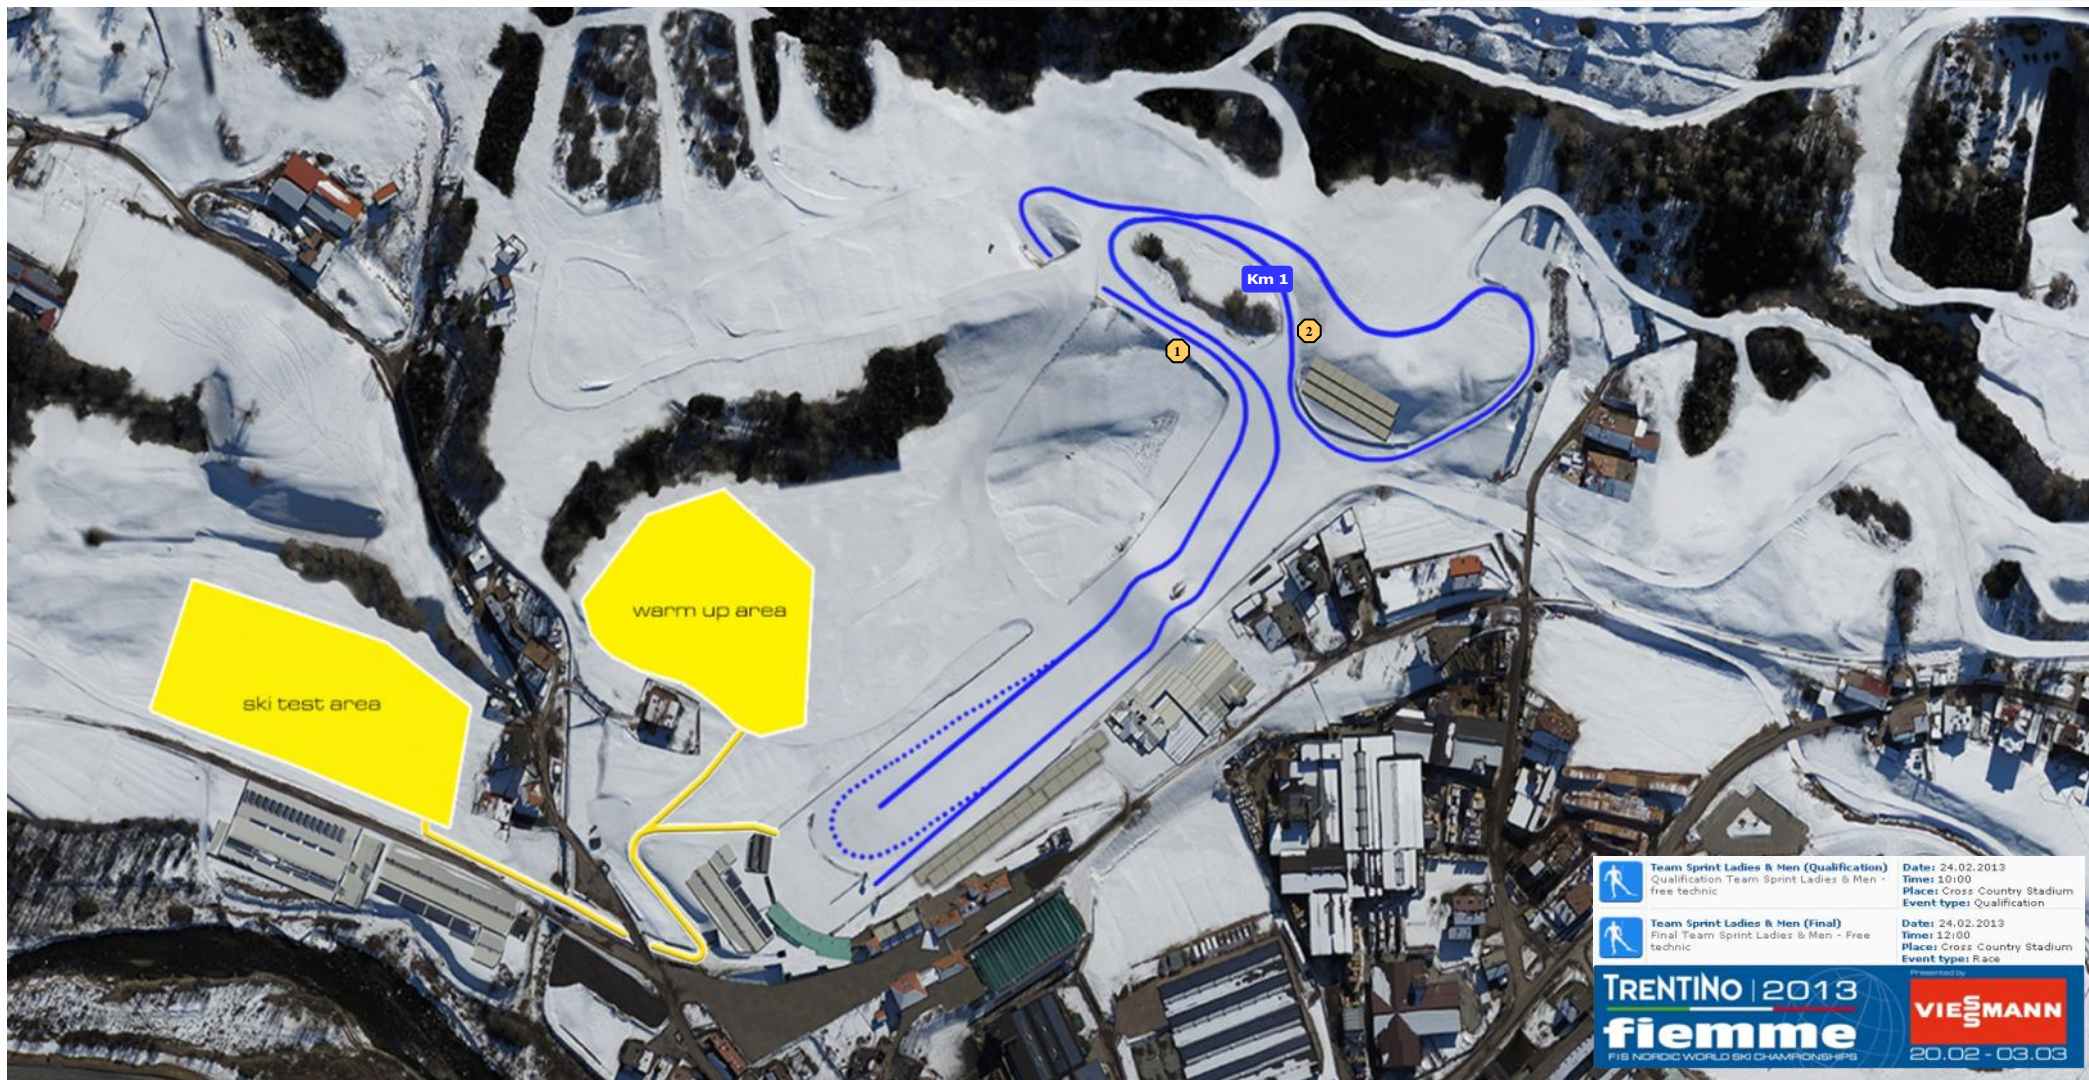

Uphills

- ① Valena
- ② Pojer

TEAM SPRINT MEN 1,5 KM Free

WSC Fiemme 2013 - Km 1,505 Sprint & Team Sprint Classic and Free

Course Length:	1505m	Height Difference (HD):	28m	Lowest Point:	903m
Category:	D	Maximum Climb (MC):	23m	Highest Point:	931m
Competition level:	WSC/FIS	Total Climb (TC):	53m		

	Team Sprint Ladies & Men (Qualification) Qualification Team Sprint Ladies & Men - free technic	Date: 24.02.2013 Time: 10:00 Place: Cross Country Stadium Event type: Qualification
	Team Sprint Ladies & Men (Final) Final Team Sprint Ladies & Men - Free technic	Date: 24.02.2013 Time: 12:00 Place: Cross Country Stadium Event type: Race
TRENTINO 2013 fiemme <small>FIS NORIC WORLD SKI CHAMPIONSHIPS</small>		 20.02 - 03.03