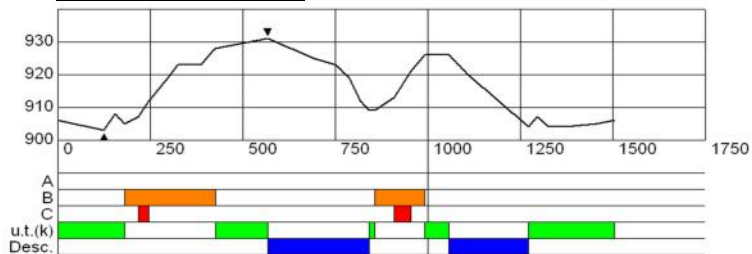

Uphills

- ① Valena
- ② Pojer

TEAM SPRINT MEN 1,5 KM Free

WSC Fiemme 2013 - Km 1,505 Sprint & Team Sprint Classic and Free

Course Length:	1505m	Height Difference (HD):	28m	Lowest Point:	903m
Category:	D	Maximum Climb (MC):	23m	Highest Point:	931m
Competition level:	WSC/FIS	Total Climb (TC):	53m		