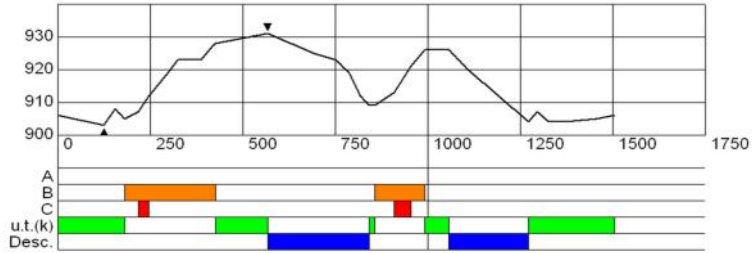

SPRINT MEN 1,5 KM Classic

WSC Fiemme 2013 - Km 1,505 Sprint & Team Sprint Classic and Free

Course Length:	1505m	Height Difference (HD):	28m	Lowest Point:	903m
Category:	D	Maximum Climb (MC):	23m	Highest Point:	931m
Competition level:	WSC/FIS	Total Climb (TC):	53m		

Uphills

- ① Valena
- ② Pojer

Sprint Ladies & Men (Qualification)
Qualification Sprint Ladies & Men- Classic technic
Date: 21.02.2013
Time: 10:45
Place: Cross Country Stadium
Event type: Qualification

Sprint Ladies & Men (Final)
Final Sprint Ladies & Men- Classic technic
Date: 21.02.2013
Time: 12:45
Place: Cross Country Stadium
Event type: Race

TRENTINO | 2013
fiemme
FIS NORIC WORLD SKI CHAMPIONSHIPS
Presented by **VIESSMANN**
20.02 - 03.03