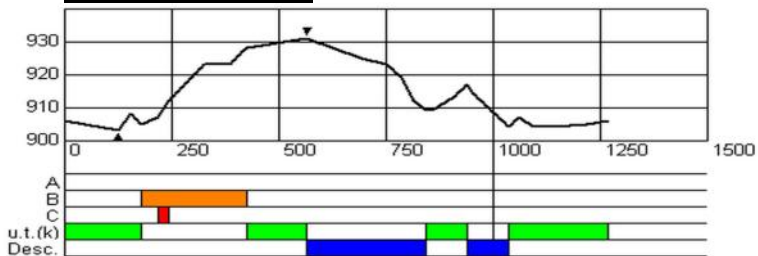

# SPRINT LADIES 1,2 KM Classic

WSC Fiemme 2013 - Km 1,270 Ladies Sprint & Team Sprint C/F

Course Length:	1270m	Height Difference (HD):	28m	Lowest Point:	903m
Category:	D	Maximum Climb (MC):	23m	Highest Point:	931m
Competition level:	WSC/FIS	Total Climb (TC):	44m		