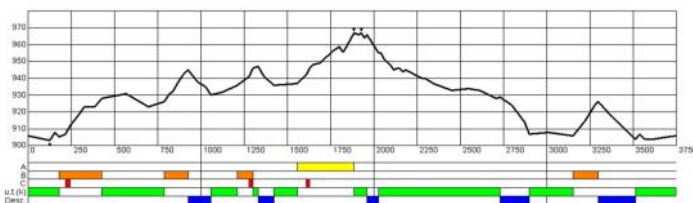

# SKIATHLON MEN 30 KM

(4x3,7 km C + 4x3,7 km F)

WSC Fiemme 2013 - Km 3,750 Skiathlon Classic L/M

Course Length:	3750m	Height Difference (HD):	60m	Lowest Point:	900m
Category:	C	Maximum Climb (MC):	52m	Highest Point:	960m
Competition level:	WSC/FIS	Total Climb (TC):	139m		

WSC Fiemme 2013 - Km 3,750 Skiathlon Free L/M

Course Length:	3750m	Height Difference (HD):	64m	Lowest Point:	903m
Category:	D	Maximum Climb (MC):	33m	Highest Point:	967m
Competition level:	WSC/FIS	Total Climb (TC):	137m		