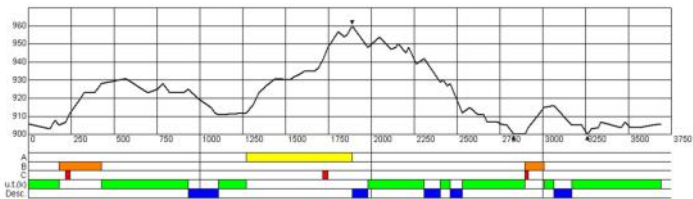

# SKIATHLON MEN 30 KM

(4x3,7 km C + 4x3,7 km F)

WSC Fiemme 2013 - Km 3,750 Skiathlon Classic L/M

Course Length:	3750m	Height Difference (HD):	60m	Lowest Point:	900m
Category:	C	Maximum Climb (MC):	52m	Highest Point:	960m
Competition level:	WSC/FIS	Total Climb (TC):	139m		

WSC Fiemme 2013 - Km 3,750 Skiathlon Free L/M

Course Length:	3750m	Height Difference (HD):	64m	Lowest Point:	903m
Category:	D	Maximum Climb (MC):	33m	Highest Point:	967m
Competition level:	WSC/FIS	Total Climb (TC):	137m		