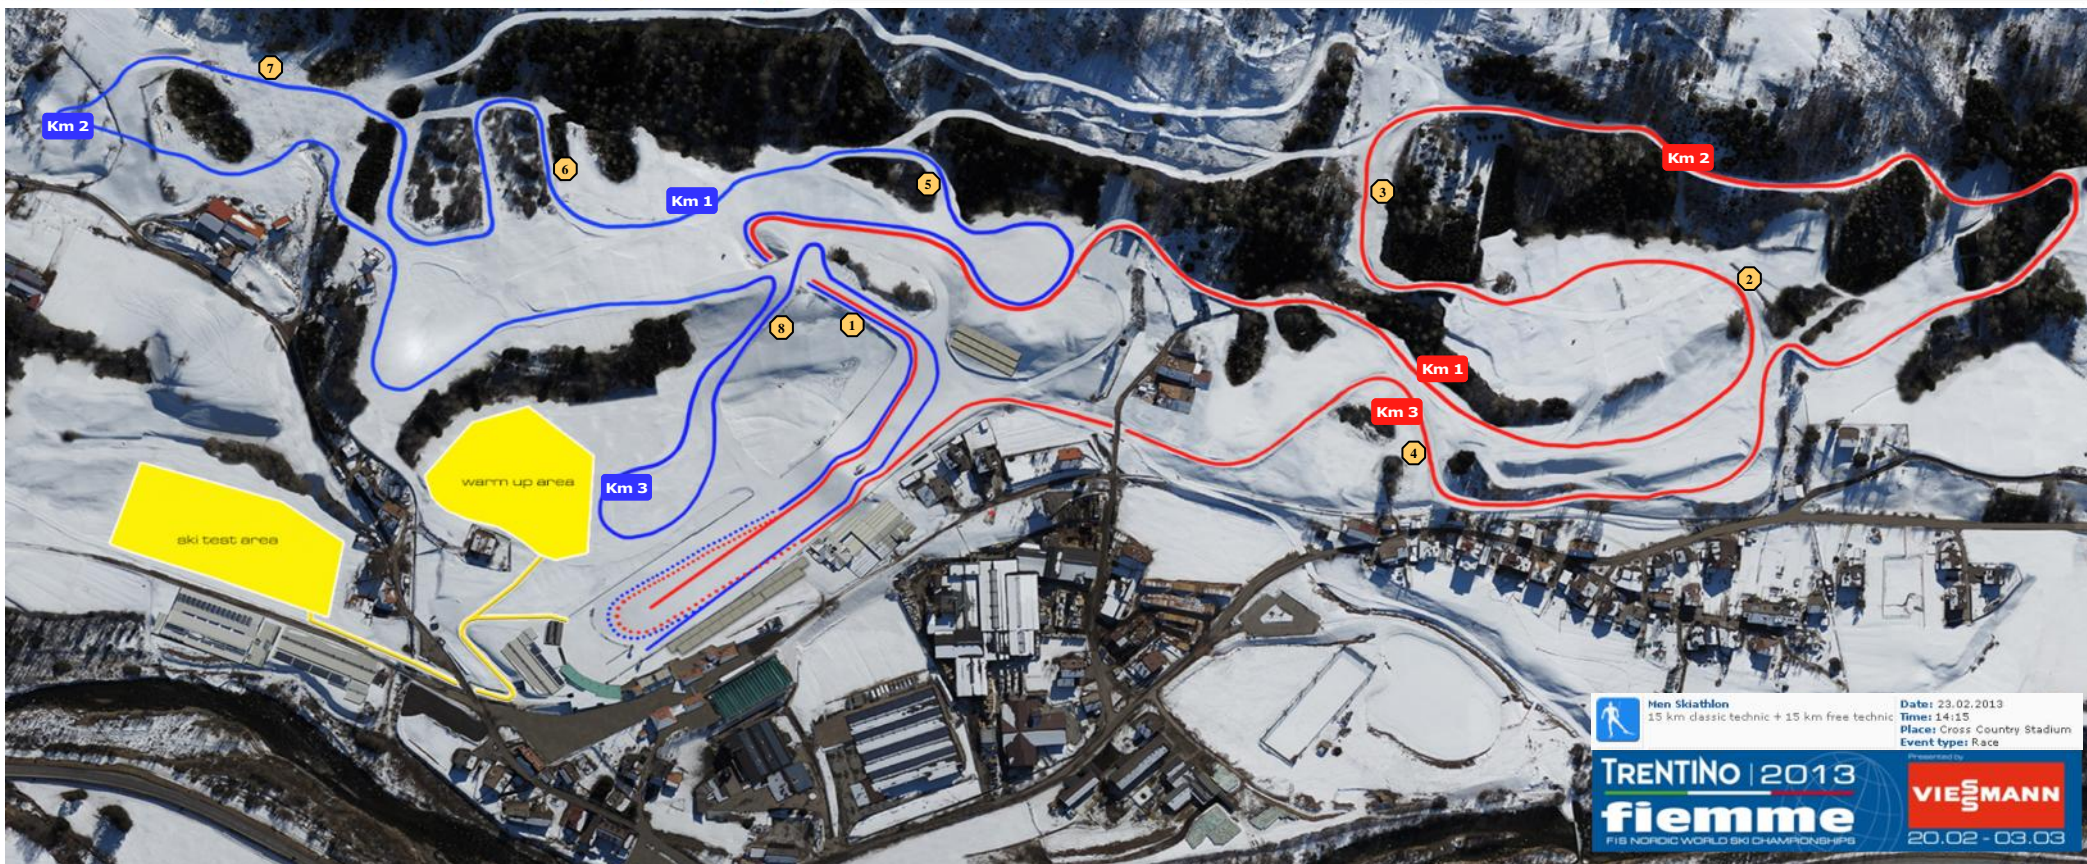

# SKIATHLON MEN 30 KM

(4x3,7 km C + 4x3,7 km F)

WSC Fiemme 2013 - Km 3,750 Skiathlon Classic L/M

Course Length:	3750m	Height Difference (HD):	60m	Lowest Point:	900m
Category:	C	Maximum Climb (MC):	52m	Highest Point:	960m
Competition level:	WSC/FIS	Total Climb (TC):	139m		

WSC Fiemme 2013 - Km 3,750 Skiathlon Free L/M

Course Length:	3750m	Height Difference (HD):	64m	Lowest Point:	903m
Category:	D	Maximum Climb (MC):	33m	Highest Point:	967m
Competition level:	WSC/FIS	Total Climb (TC):	137m		

Men Skiathlon  
 15 km classic technic + 15 km free technic  
 Date: 23.02.2013  
 Time: 14:15  
 Place: Cross Country Stadium  
 Event type: Race

**TRENTINO | 2013**  
**fiemme**  
 FIS NORIC WORLD SKI CHAMPIONSHIPS

Presented by  
**VIESSMANN**  
 20.02 - 03.03