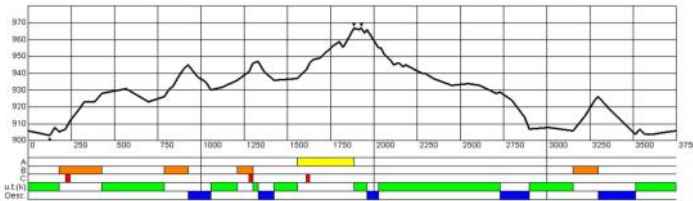

# SKIATHLON LADIES 15 KM

(2x3,7 km C + 2x3,7 km F)

WSC Fiemme 2013 - Km 3,750 Skiathlon Classic L/M

Course Length:	3750m	Height Difference (HD):	60m	Lowest Point:	900m
Category:	C	Maximum Climb (MC):	52m	Highest Point:	960m
Competition level:	WSC/FIS	Total Climb (TC):	139m		

WSC Fiemme 2013 - Km 3,750 Skiathlon Free L/M

Course Length:	3750m	Height Difference (HD):	64m	Lowest Point:	903m
Category:	D	Maximum Climb (MC):	33m	Highest Point:	967m
Competition level:	WSC/FIS	Total Climb (TC):	137m		