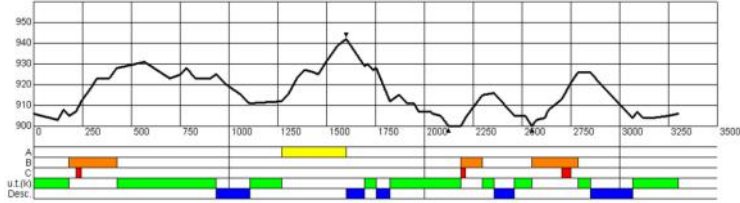

Uphills		
1 Valena	4 Chiesa	7 Brink
2 Capol	5 Pojer	8 Redona
3 Maton	6 Marione	9 Zorzi

RELAY MEN 4x10 KM

(3x3,3 km)

WSC Fiemme 2013 - Km 3,300 Relay Men Classic

FIS	Course Length:	3300m	Height Difference (HD):	42m	Lowest Point:	900m
	Category:	C	Maximum Climb (MC):	32m	Highest Point:	942m
	Competition level:	WSC/FIS	Total Climb (TC):	123m		

WSC Fiemme 2013 - Km 3,300 Relay Men Free

FIS	Course Length:	3330m	Height Difference (HD):	64m	Lowest Point:	903m
	Category:	D	Maximum Climb (MC):	34m	Highest Point:	967m
	Competition level:	WSC/FIS	Total Climb (TC):	126m		