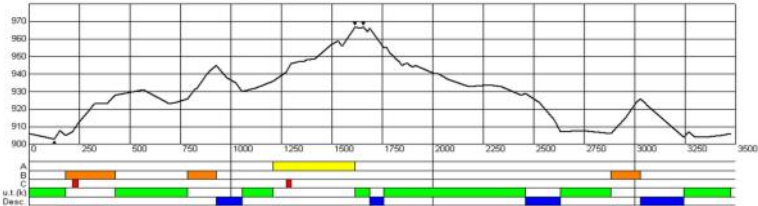

Uphills		
1 Valena	4 Chiesa	7 Brink
2 Capol	5 Pojer	8 Redona
3 Maton	6 Marione	9 Zorzi

RELAY MEN 4x10 KM

(3x3,3 km)

WSC Fiemme 2013 - Km 3,300 Relay Men Classic

FIS	Course Length:	3300m	Height Difference (HD):	42m	Lowest Point:	900m
	Category:	C	Maximum Climb (MC):	32m	Highest Point:	942m
	Competition level:	WSC/FIS	Total Climb (TC):	123m		

WSC Fiemme 2013 - Km 3,300 Relay Men Free

FIS	Course Length:	3330m	Height Difference (HD):	64m	Lowest Point:	903m
	Category:	D	Maximum Climb (MC):	34m	Highest Point:	967m
	Competition level:	WSC/FIS	Total Climb (TC):	126m		