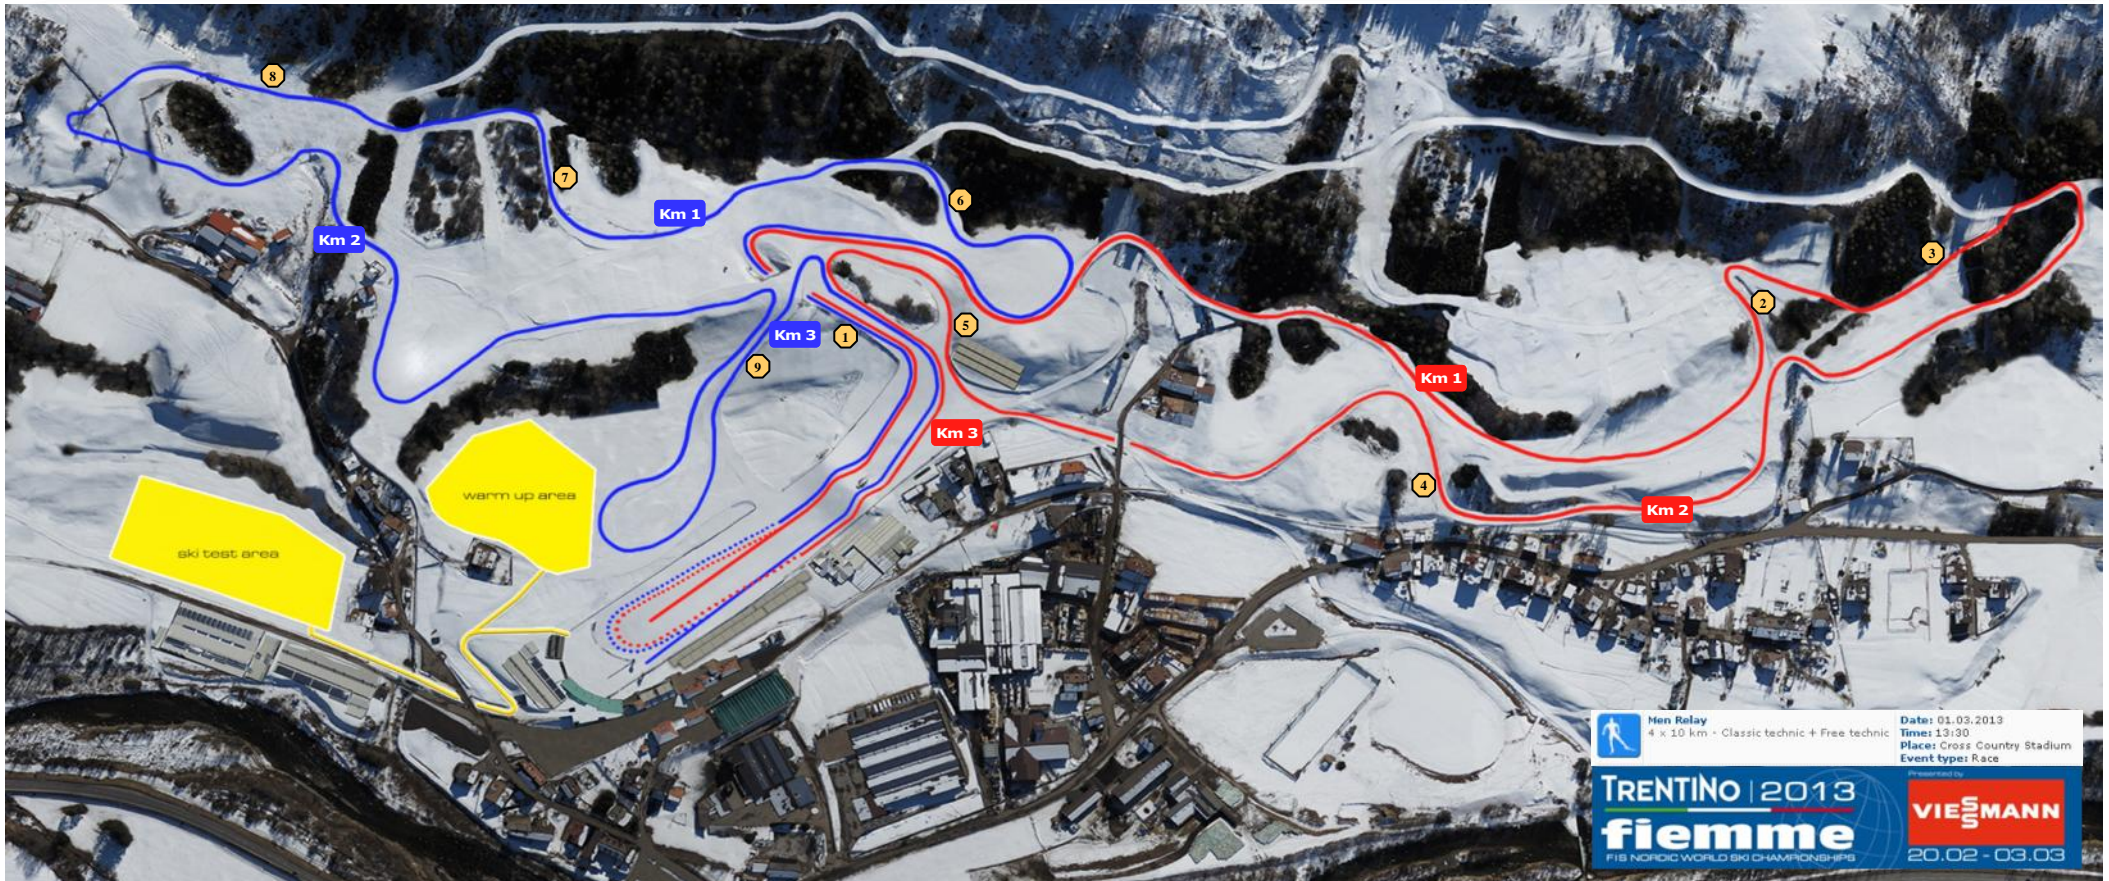

Uphills		
1 Valena	4 Chiesa	7 Brink
2 Capol	5 Pojer	8 Redona
3 Maton	6 Marione	9 Zorzi

RELAY MEN 4x10 KM

(3x3,3 km)

WSC Fiemme 2013 - Km 3,300 Relay Men Classic

FIS	Course Length:	3300m	Height Difference (HD):	42m	Lowest Point:	900m
	Category:	C	Maximum Climb (MC):	32m	Highest Point:	942m
	Competition level:	WSC/FIS	Total Climb (TC):	123m		

WSC Fiemme 2013 - Km 3,300 Relay Men Free

FIS	Course Length:	3330m	Height Difference (HD):	64m	Lowest Point:	903m
	Category:	D	Maximum Climb (MC):	34m	Highest Point:	967m
	Competition level:	WSC/FIS	Total Climb (TC):	126m		

	Men Relay 4 x 10 km - Classic technic + Free technic	Date: 01.03.2013 Time: 13:30 Place: Cross Country Stadium Event type: Race
	TRENTINO 2013 fiemme <small>FIS NORDIC WORLD SKI CHAMPIONSHIPS</small>	Presented by VIESSMANN 20.02 - 03.03