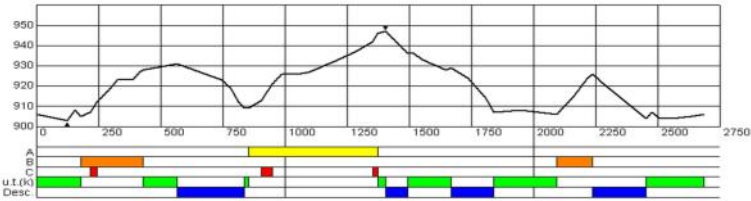

- Uphills**
- 1 Valena
 - 2 Pojer
 - 3 Brink
 - 4 Zorzi

RELAY LADIES 4x5 KM

(2x2,5 km)

WSC Fiemme 2013 - Km 2,500 Relay Ladies C/F & Nordic Combined

Course Length:	2500m	Height Difference (HD):	44m	Lowest Point:	903m
Category:	E	Maximum Climb (MC):	37m	Highest Point:	947m
Competition level:	WSC/FIS	Total Climb (TC):	96m		

 Ladies Relay
 4 x 5 km - Classic technic + Free technic
 Date: 28.02.2013
 Time: 12:45
 Place: Cross Country Stadium
 Event type: Race

TRENTINO | 2013
fiemme
FIS NORDIC WORLD SKI CHAMPIONSHIPS

Presented by
VIESSMANN
 20.02 - 03.03