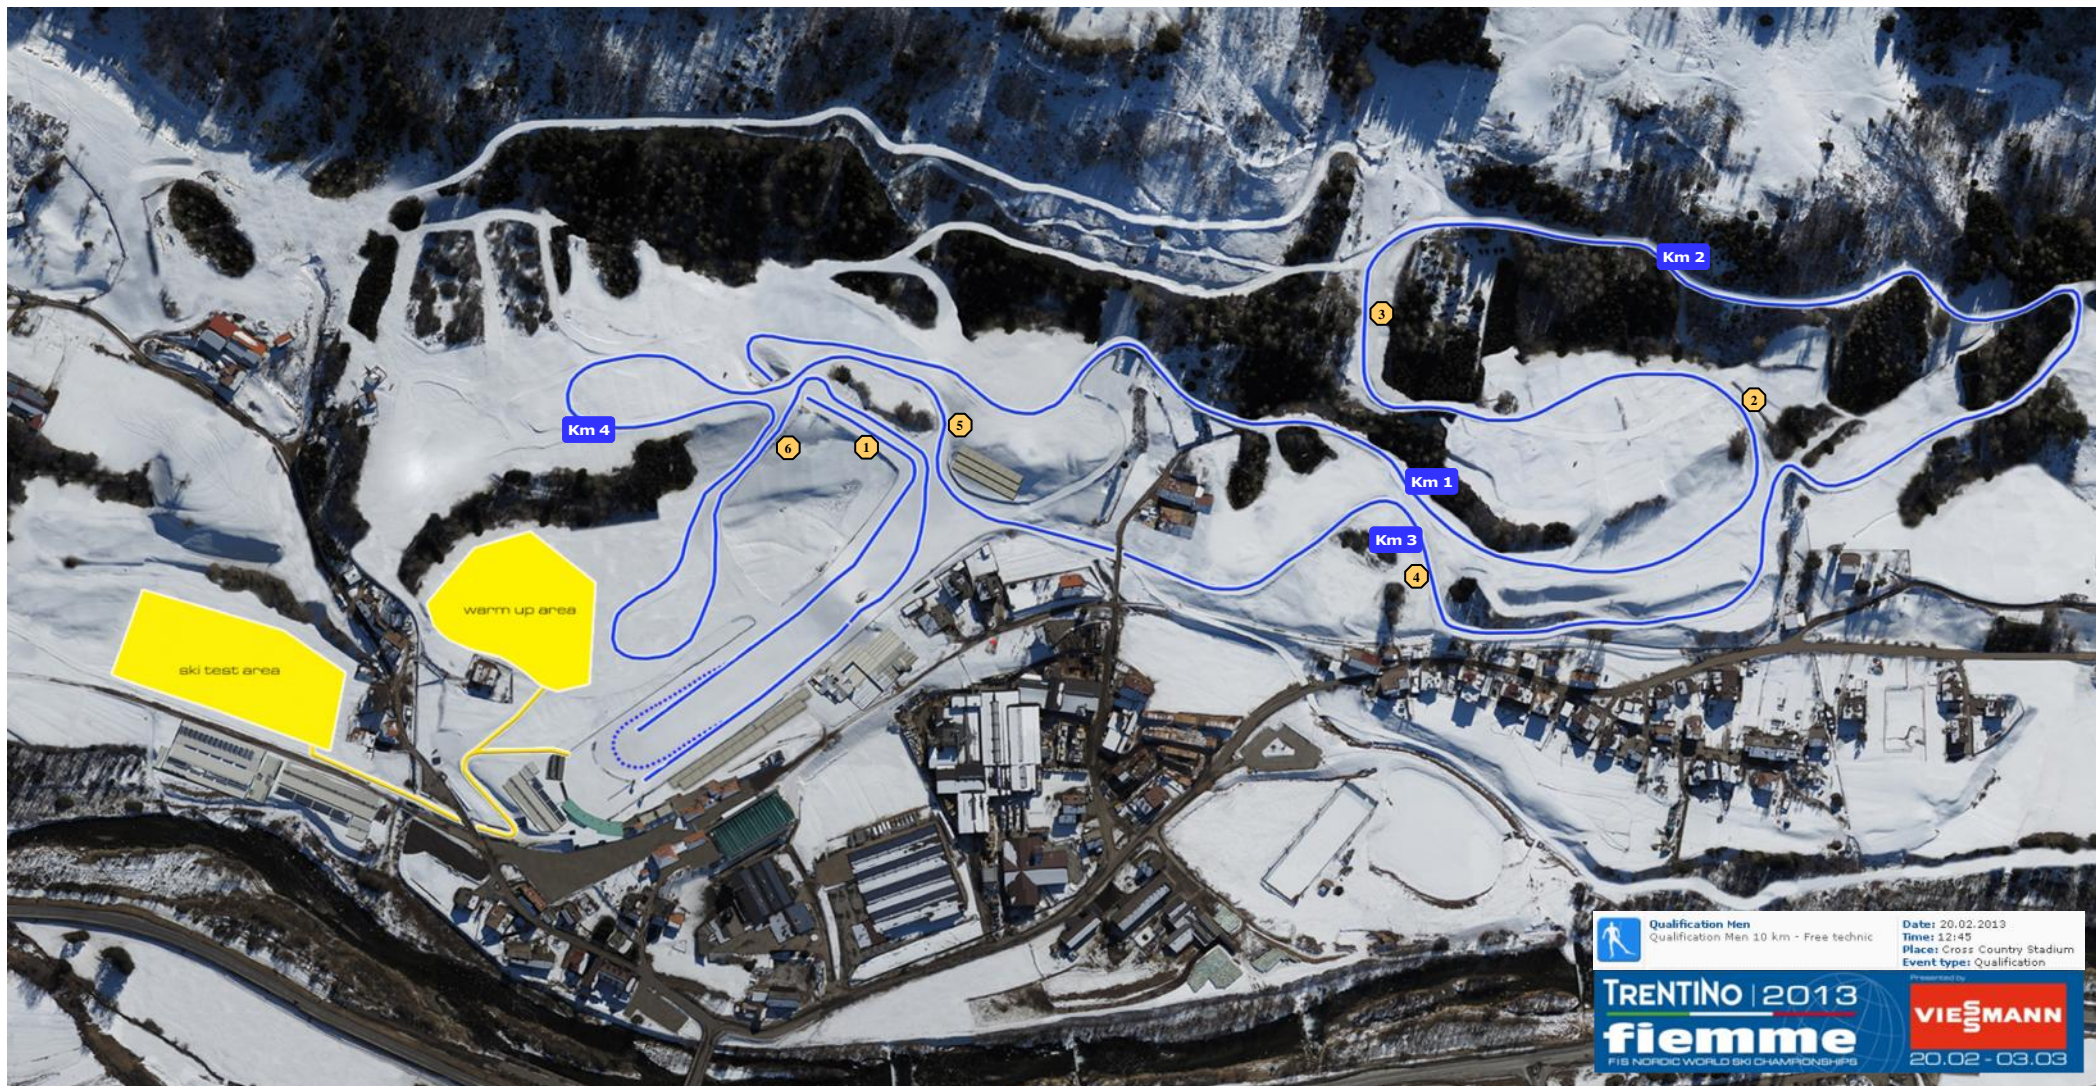

Uphills

- 1 Valena
- 2 Capol
- 3 Vasche
- 4 Chiesa
- 5 Pojer
- 6 Zorzi

QUALIFICATION MEN 10 KM Free (2x5 km)

WSC Fiemme 2013 - Km 5,000 Free and Classic

Course Length:	5000m	Height Difference (HD):	60m	Lowest Point:	900m
Category:	C	Maximum Climb (MC):	52m	Highest Point:	960m
Competition level:	WSC/FIS	Total Climb (TC):	190m		

	Qualification Men Qualification Men 10 km - Free technic	Date: 20.02.2013 Time: 12:45 Place: Cross Country Stadium Event type: Qualification
	TRENTINO 2013 fiemme FIS NORIC WORLD SKI CHAMPIONSHIPS	Presented by VIESSMANN 20.02 - 03.03