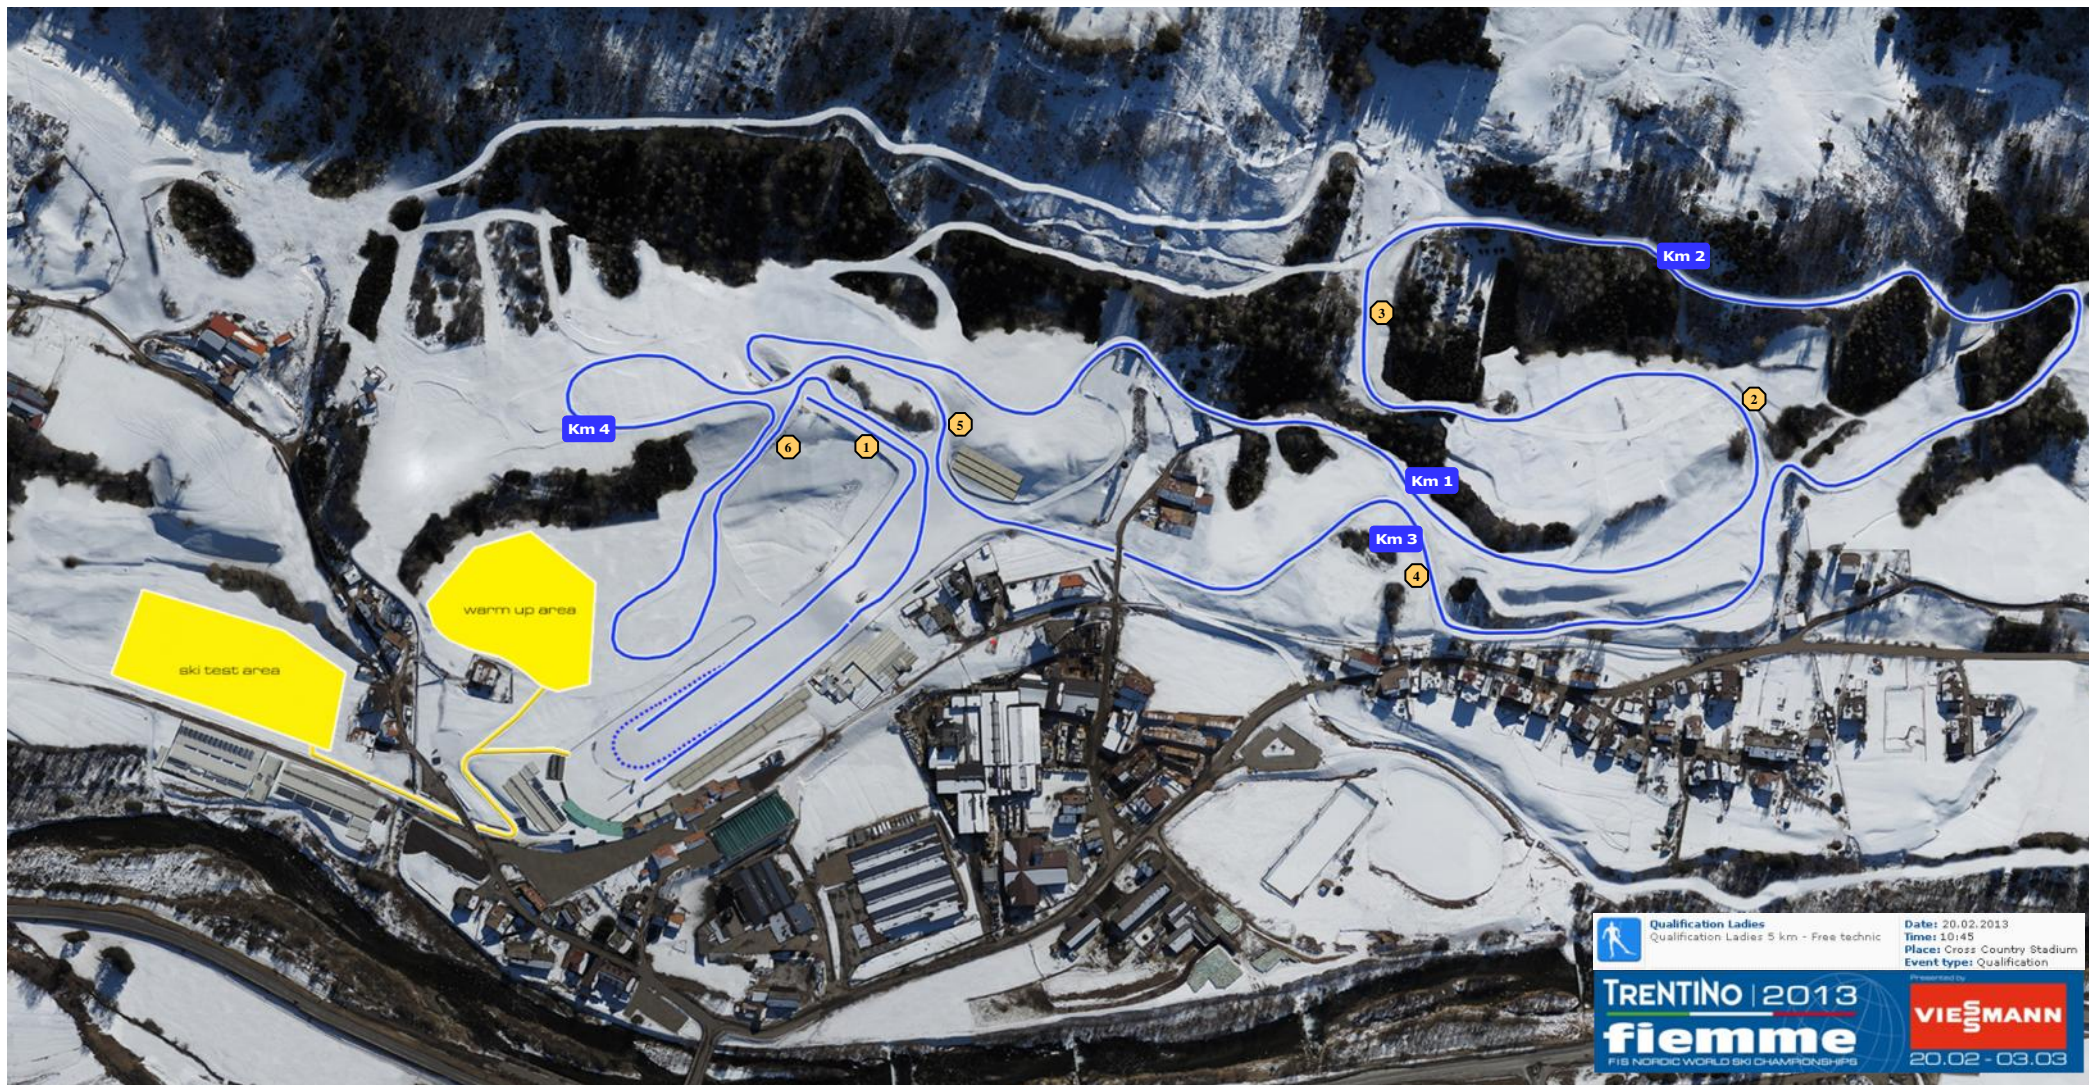

- Uphills**
- 1 Valena
 - 2 Capol
 - 3 Vasche
- 4 Chiesa
 - 5 Pojer
 - 6 Zorzi

QUALIFICATION LADIES 5 KM Free

WSC Fiemme 2013 - Km 5,000 Free and Classic

Course Length:	5000m	Height Difference (HD):	60m	Lowest Point:	900m
Category:	C	Maximum Climb (MC):	52m	Highest Point:	960m
Competition level:	WSC/FIS	Total Climb (TC):	190m		

	Qualification Ladies Qualification Ladies 5 km - Free technic	Date: 20.02.2013 Time: 10:45 Place: Cross Country Stadium Event type: Qualification
	TRENTINO 2013 fiemme <small>FIS NORIC WORLD SKI CHAMPIONSHIPS</small>	
Presented by 		20.02 - 03.03