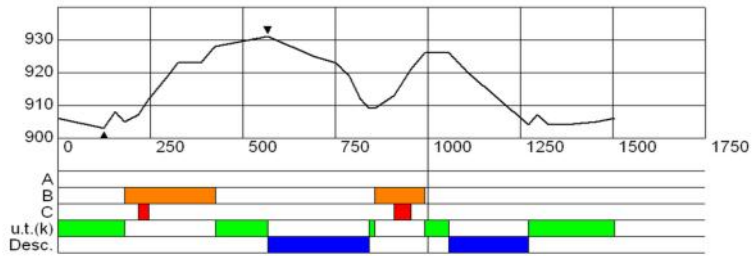

Uphills

- ① Valena
- ② Pojer

NC TEAM SPRINT 2x7,5 KM (5x1,5 km)

WSC Fiemme 2013 - Km 1,505 Sprint & Team Sprint Classic and Free

Course Length:	1505m	Height Difference (HD):	28m	Lowest Point:	903m
Category:	D	Maximum Climb (MC):	23m	Highest Point:	931m
Competition level:	WSC/FIS	Total Climb (TC):	53m		

 Team Sprint 2 x 7,5 km
Race - Team Sprint 2 x 7,5 km

Date: 02.03.2013
Time: 15:00
Place: Cross Country Stadium
Event type: Race

TRENTINO | 2013
fiemme
FIS NORIC WORLD SKI CHAMPIONSHIPS

VIESSMANN
20.02 - 03.03