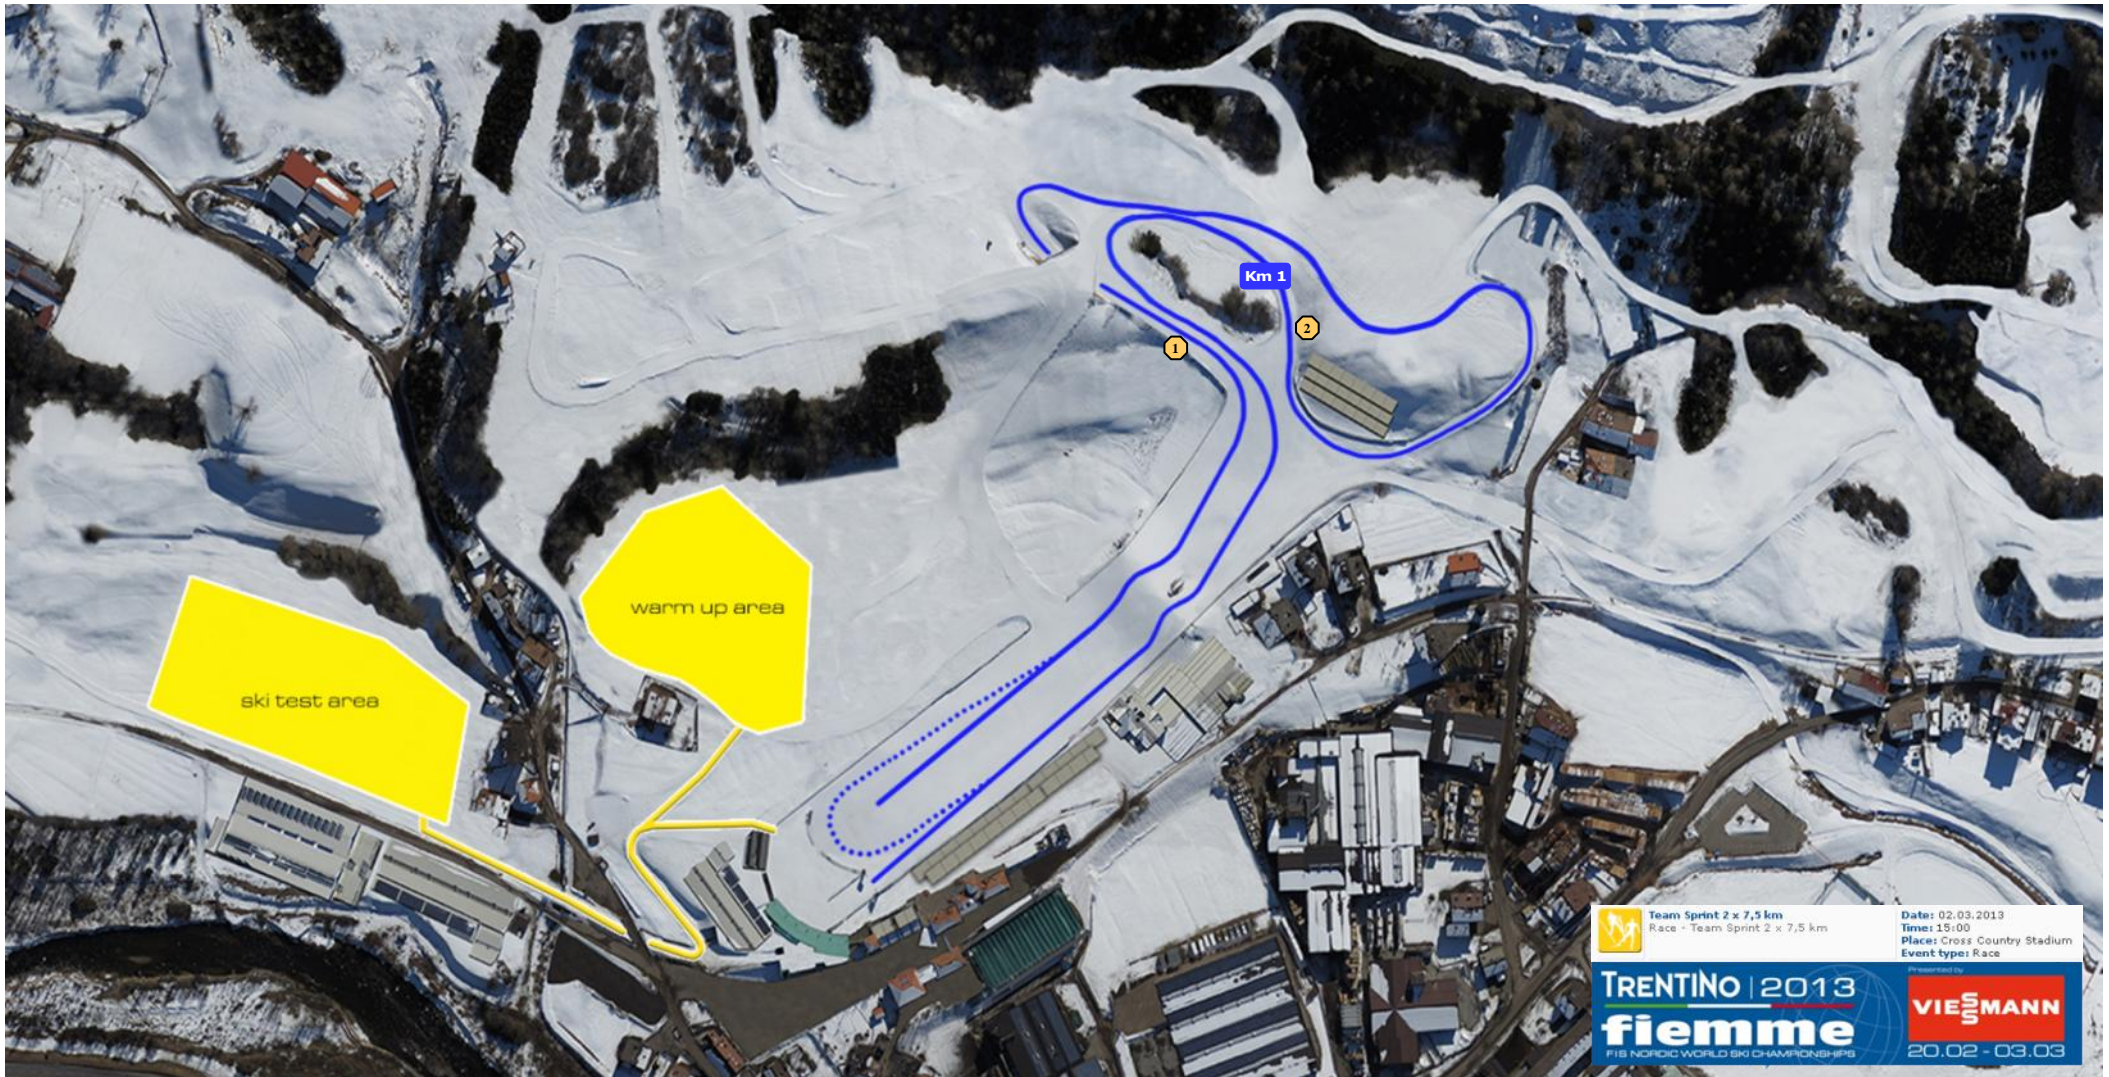

Uphills

- ① Valena
- ② Pojer

NC TEAM SPRINT 2x7,5 KM (5x1,5 km)

WSC Fiemme 2013 - Km 1,505 Sprint & Team Sprint Classic and Free

Course Length:	1505m	Height Difference (HD):	28m	Lowest Point:	903m
Category:	D	Maximum Climb (MC):	23m	Highest Point:	931m
Competition level:	WSC/FIS	Total Climb (TC):	53m		

 Team Sprint 2 x 7,5 km
Race - Team Sprint 2 x 7,5 km

Date: 02.03.2013
Time: 15:00
Place: Cross Country Stadium
Event type: Race

TRENTINO | 2013
fiemme
FIS NORIC WORLD SKI CHAMPIONSHIPS

VIESSMANN
20.02 - 03.03