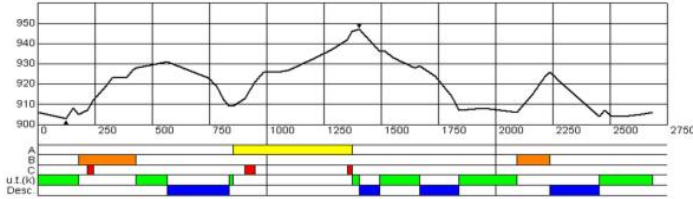

Uphills

- 1 Valena
- 2 Pojer
- 3 Brink
- 4 Zorzi

NC TEAM RELAY 4x5 KM

(2x2,5 km)

WSC Fiemme 2013 - Km 2,500 Relay Ladies C/F & Nordic Combined

Course Length:	2500m	Height Difference (HD):	44m	Lowest Point:	903m
Category:	E	Maximum Climb (MC):	37m	Highest Point:	947m
Competition level:	WSC/FIS	Total Climb (TC):	96m		

	Team 4 x 5 km	Date: 24.02.2013
	Race - Team 4 x 5 km	Time: 15:00
TRENTINO 2013		Place: Cross Country Stadium
fiemme		Event type: Race
FIS NORDIC WORLD SKI CHAMPIONSHIPS		Presented by
		20.02 - 03.03