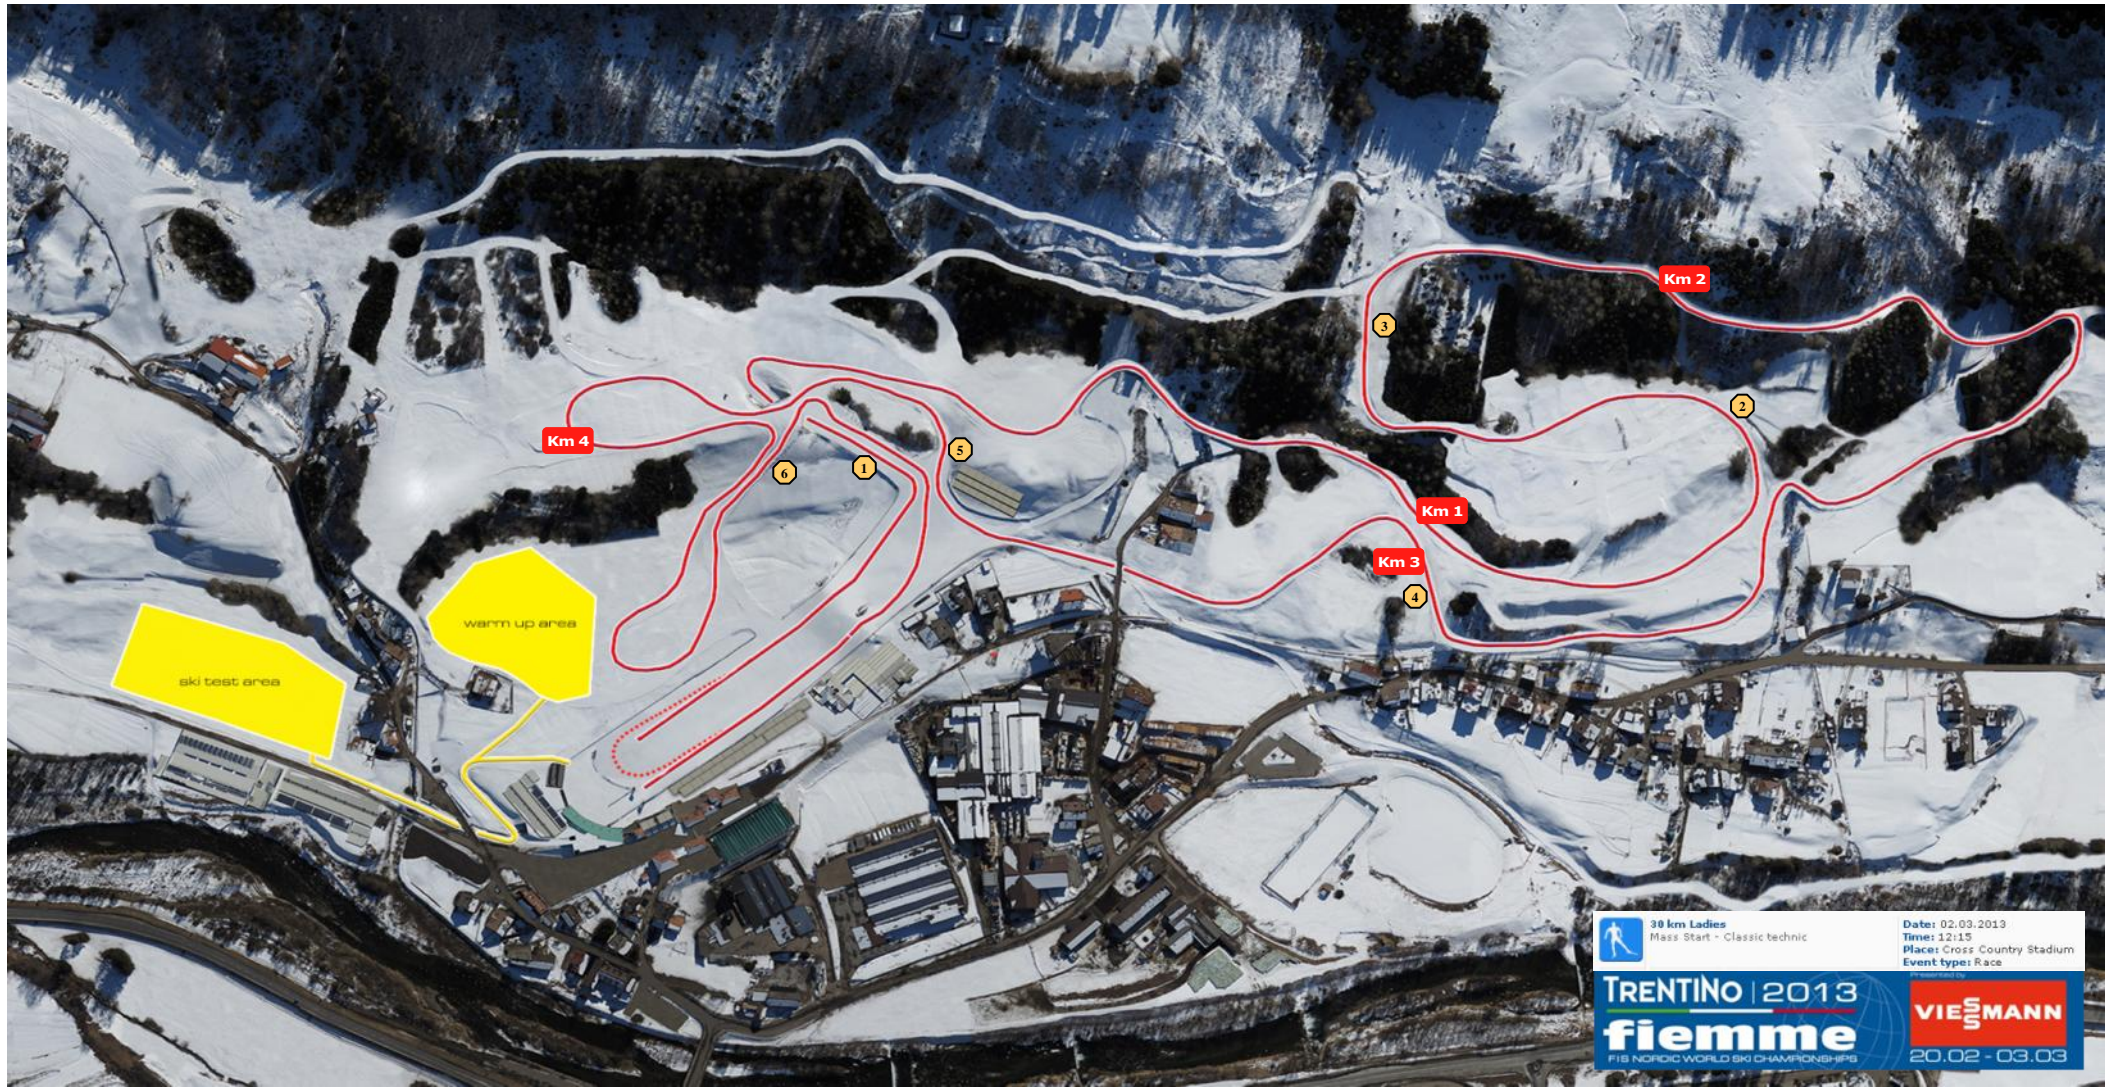

- Uphills**
- ① Valena
  - ② Capol
  - ③ Vasche
- ④ Chiesa
  - ⑤ Pojer
  - ⑥ Zorzi

# MASS START LADIES **30 KM** Classic (6x5 km)

WSC Fiemme 2013 - Km 5,000 Free and Classic

<b>FIS</b>	Course Length:	5000m	Height Difference (HD):	60m	Lowest Point:	900m
	Category:	C	Maximum Climb (MC):	52m	Highest Point:	960m
	Competition level:	WSC/FIS	Total Climb (TC):	190m		

	<b>30 km Ladies</b> Mass Start - Classic technic	Date: 02.03.2013 Time: 12:15 Place: Cross Country Stadium Event type: Race
	<b>TRENTINO   2013</b> <b>fiemme</b> <small>FIS NORIC WORLD SKI CHAMPIONSHIPS</small>	<b>VIESSMANN</b> 20.02 - 03.03