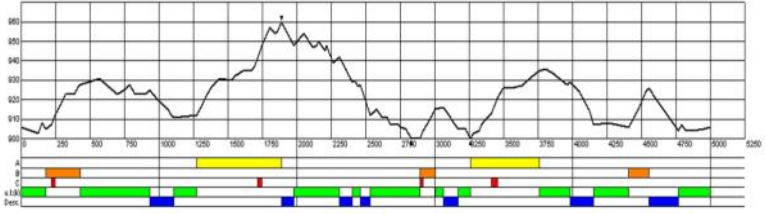

# MASS START LADIES **30 KM** Classic (6x5 km)

WSC Fiemme 2013 - Km 5,000 Free and Classic

<b>FIS</b>	Course Length:	5000m	Height Difference (HD):	60m	Lowest Point:	900m
	Category:	C	Maximum Climb (MC):	52m	Highest Point:	960m
	Competition level:	WSC/FIS	Total Climb (TC):	190m		

	<b>30 km Ladies</b> Mass Start - Classic technic	Date: 02.03.2013 Time: 12:15 Place: Cross Country Stadium Event type: Race
	<b>TRENTINO   2013</b> <b>fiemme</b> <small>FIS NORIC WORLD SKI CHAMPIONSHIPS</small>	<b>VIESSMANN</b> 20.02 - 03.03