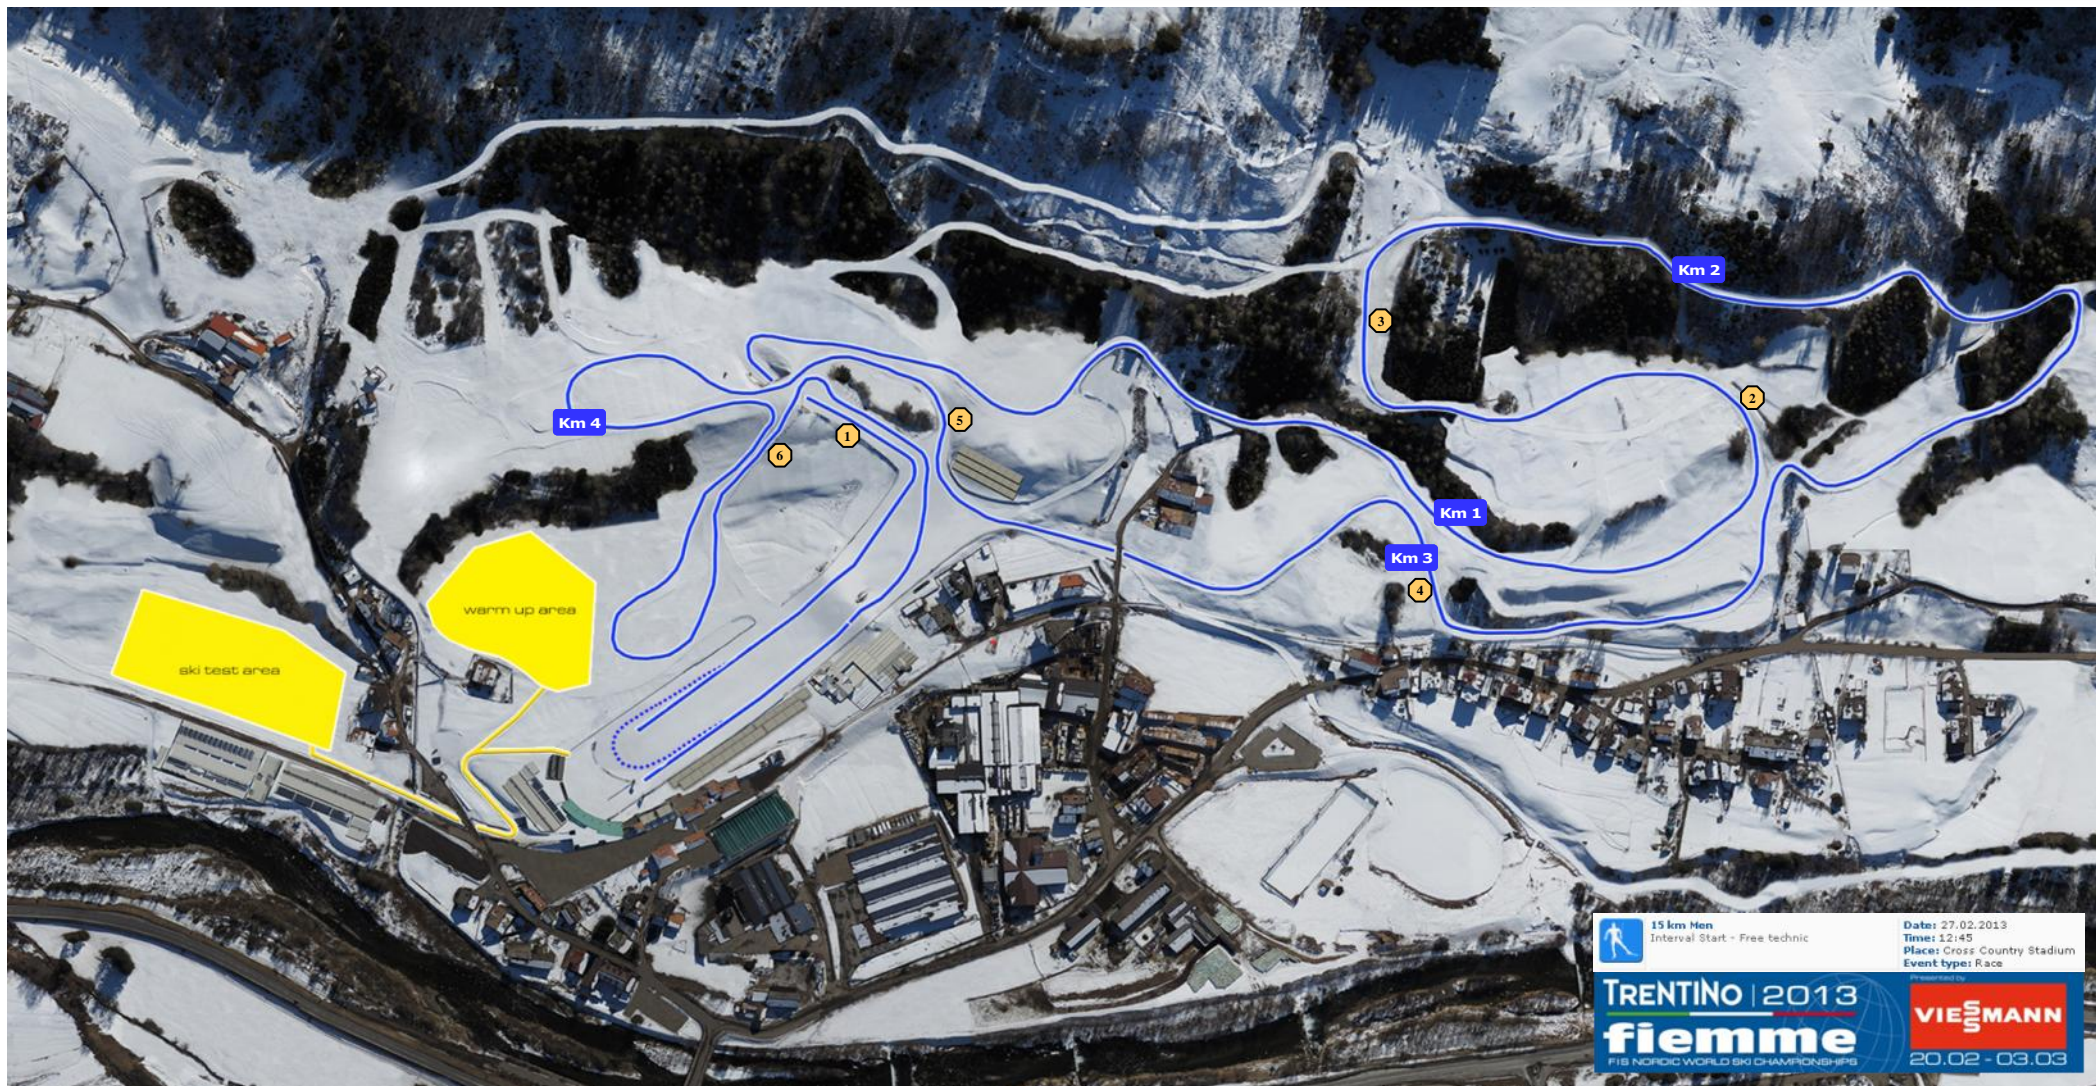

Uphills	
1 Valena	4 Chiesa
2 Capol	5 Pojer
3 Vasche	6 Zorzi

INDIVIDUAL MEN 15 KM Free (3x5 km)

WSC Fiemme 2013 - Km 5,000 Free and Classic

Course Length:	5000m	Height Difference (HD):	60m	Lowest Point:	900m
Category:	C	Maximum Climb (MC):	52m	Highest Point:	960m
Competition level:	WSC/FIS	Total Climb (TC):	190m		

15 km Men Interval Start - Free technic	Date: 27.02.2013 Time: 12:45 Place: Cross Country Stadium Event type: Race
	TRENTINO 2013 fiemme <small>FIS NORDIC WORLD SKI CHAMPIONSHIPS</small>
VISSMANN <small>Presented by</small> 20.02 - 03.03	