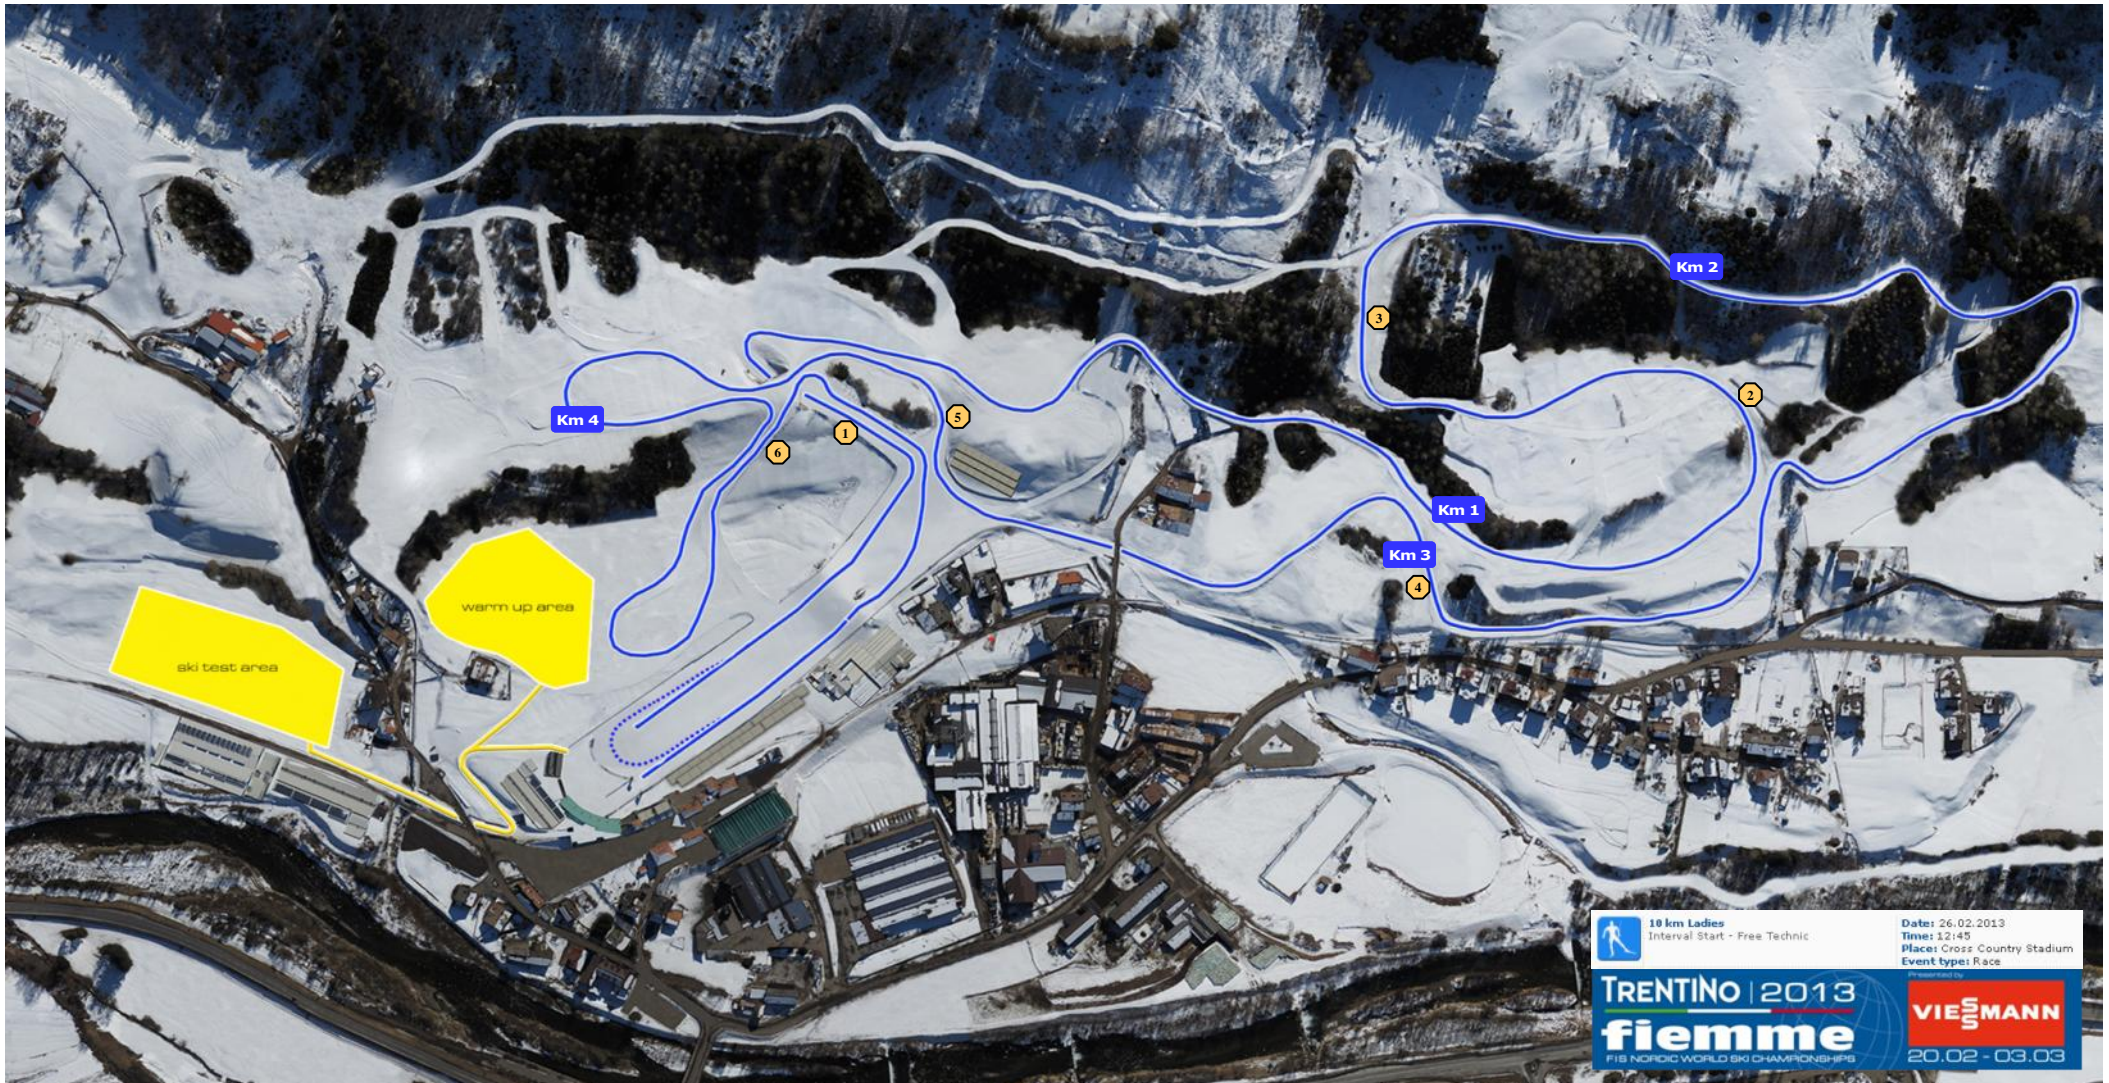

Uphills

- 1 Valena
- 2 Capol
- 3 Vasche
- 4 Chiesa
- 5 Pojer
- 6 Zorzi

INDIVIDUAL LADIES 10 KM Free (2x5 km)

WSC Fiemme 2013 - Km 5,000 Free and Classic

Course Length:	5000m	Height Difference (HD):	60m	Lowest Point:	900m
Category:	C	Maximum Climb (MC):	52m	Highest Point:	960m
Competition level:	WSC/FIS	Total Climb (TC):	190m		

<p>10 km Ladies Interval Start - Free Technic</p>	<p>Date: 26.02.2013 Time: 12:45 Place: Cross Country Stadium Event type: Race</p>
	<p>TRENTINO 2013 fiemme FIS NORDIC WORLD SKI CHAMPIONSHIPS</p>
<p>VIESSMANN 20.02 - 03.03</p>	