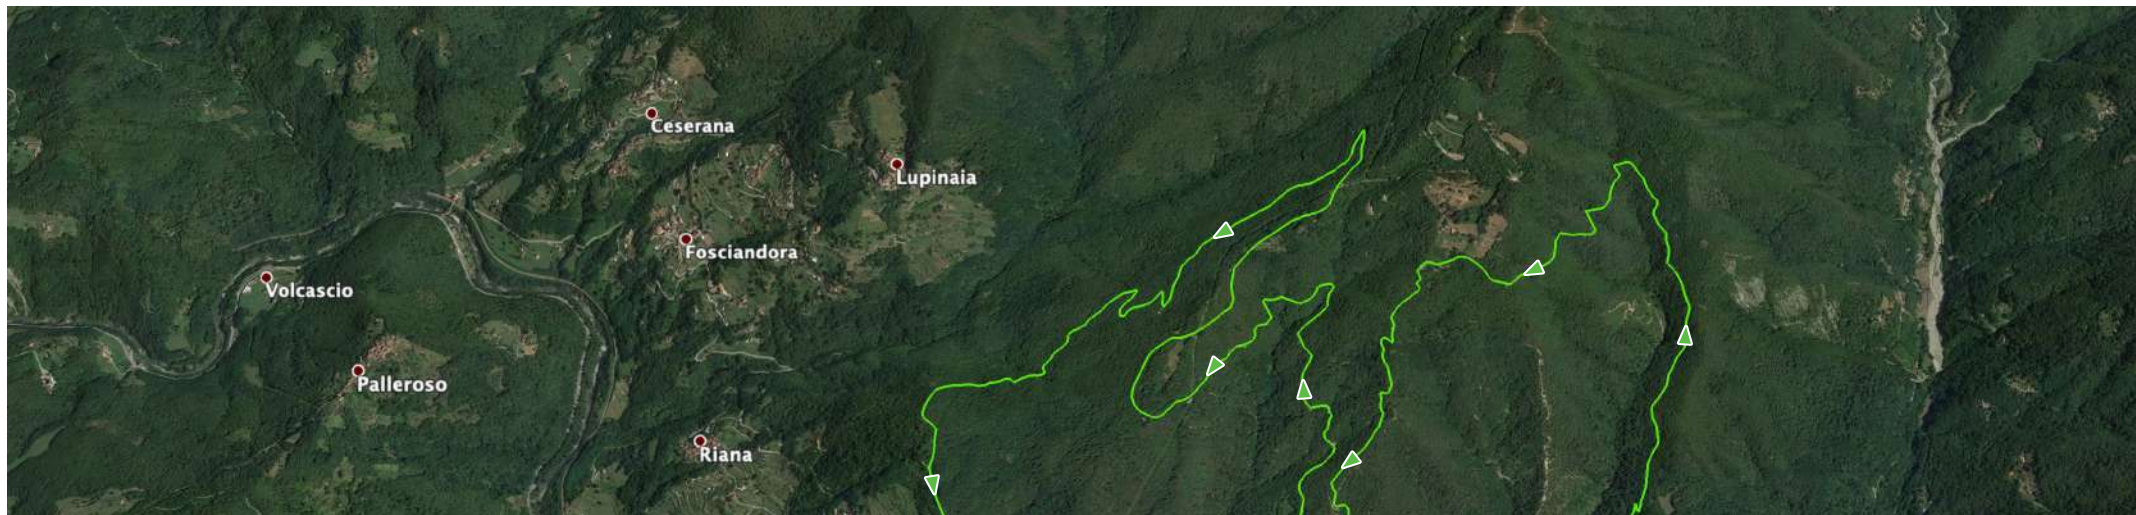

LEGENDA

-  Feed & technical zone
-  Water

TERRAIN

-  Offroad
-  Single track
-  Asphalt
-  Pavè Ancient road

% TERRAIN

62%
20%
10%
8%

-  Offroad
-  Single track
-  Asphalt
-  Pavè Ancient road

64 km

GAIN
2600 mt

Uphill crono
Downhill crono

% TERRAIN

62%
20%
10%
8%

- Offroad
- Single track
- Asphalt
- Pavè
- Ancient road